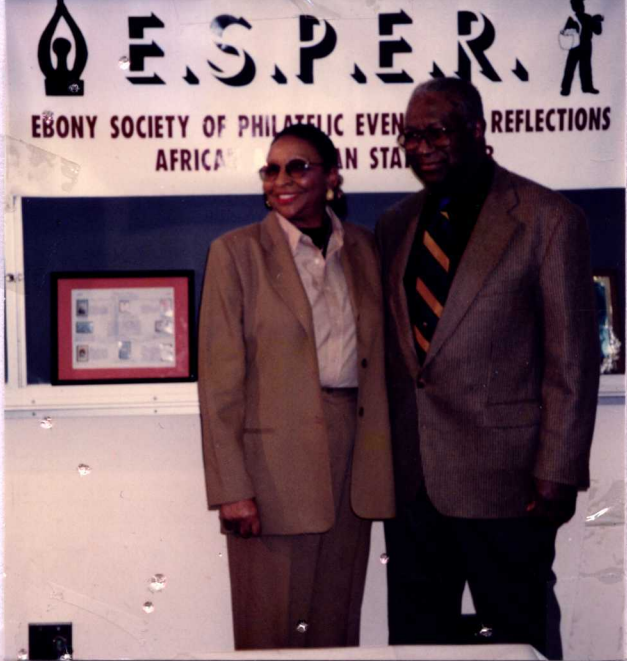

CLARENCE L. IRVING, SR & OMEGAS

AT CITY HALL, HONORED BY THE OMEGA PSI PHI, FRATERNITY

CLARENCE IRVING & LILLIE B
CROWDER WITH CHRISTABEL
Gough - ARCHITECTURAL HISTORIAN
- LANDMARK PRESERVATION Comm. NYC

DR. WILMA WATTS
&
CLARENCE L. IRVING SR.

CLARENCE L. IRVING SR.
WITH

CLARENCE L. IRVING, SR. ©
STAMP SHOW EVENT